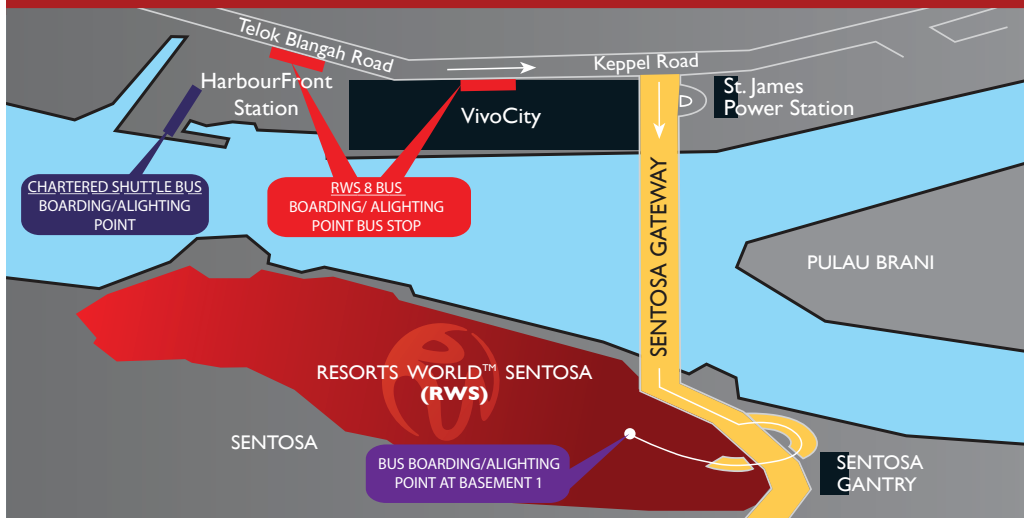

GETTING TO RESORTS WORLD CONVENTION CENTRE™

PUBLIC TRANSPORT TO RESORTS WORLD SENTOSA

RWS 8 —>>>—

- Board outside VivoCity and Harbourfront Station bus stop
- Alight @ RWS Coach Bay 🚌
- Walk to Resorts World Convention Centre™ at B2 via Escalator 🚶
- Flat fare : S$2.00
  (Last Bus leaves RWS at 11:30pm)

Chartered Shuttle Bus —>>>—

- Board outside Singapore Cruise Centre Coach Bay
- Alight @ RWS Coach Bay 🚌
- Walk to Resorts World Convention Centre™ at B2 via Escalator 🚶

Outgoing —>>>—

Walking Route —>>>—

Sentosa Express —>>>—

- Take the Sentosa Express located Level VivoCity (Lobby L)
- Alight at Waterfront Station
- Walk to Resorts World Convention Centre™ at B2 via Escalator 🚶
- Flat fare : S$3.00
  (Last Train leaves RWS at 10:00pm)

Taxi —>>>—

- Keep left upon entering Sentosa Gateway Bridge
- Follow the directional signs to Taxi Drop Off Point 🚕
- Walk to Resorts World Convention Centre™ at B2 via Escalator 🚶
- (For departure : Board Taxi @ Taxi Queue 🚕 at B1; Additional of S$3.00 surcharge)

DRIVING DIRECTIONS TO RESORTS WORLD SENTOSA

For Parking @ B2 Carpark —>>>—

- Keep left upon entering Sentosa Gateway down into Ramp A
- Upon reaching Ramp A, keep Right to tunnel "Cars/Taxis" into RWS B1 Carpark
- Follow the directional signs to B2 Carpark
- Park towards Purple Zone
- Walk to Resorts World Convention Centre™
- Car park charges apply

For Drop off : B1 Drop off Point —>>>—

- Keep left upon entering Sentosa Gateway down into Ramp A
- Upon reaching Ramp A, keep Right to tunnel "Cars/Taxis" into RWS B1 Carpark
- Follow the directional signs to Car Drop Off Point 🚗
- Walk to Resorts World Convention Centre™ at B2 via Escalator 🚶

Outgoing —>>>— Walking Route —>>>—

For Parking @ B1 Carpark —>>>—

- Keep left upon entering Sentosa Gateway down into Ramp A
- Upon reaching Ramp A, keep Right to tunnel "Cars/Taxis" into RWS B1 Carpark
- Follow the directional signs to B1 East Carpark
- Park towards Red & Blue Zone
- Hop on to nearest tram stop and alight at Central Tram Stop 🚊
- Walk to Resorts World Convention Centre™ at B2 via Escalator 🚶
- Car park charges apply

Please call 6577 8888 or visit www.rwsentosa.com for more information.

DISCLAIMER : While effort has been made to ensure that the information on this brochure is correct and up to date as at the date of publication, Resorts World™ at Sentosa Pte. Ltd ("RWS") reserves the right to vary the plans for its integrated resort project on Sentosa island at any time at its absolute discretion without prior notification. RWS will not provide any warranty as to the completeness or accuracy of the information and does not accept any liability for damages of any kind resulting from the reliance or use of the contents of this brochure.