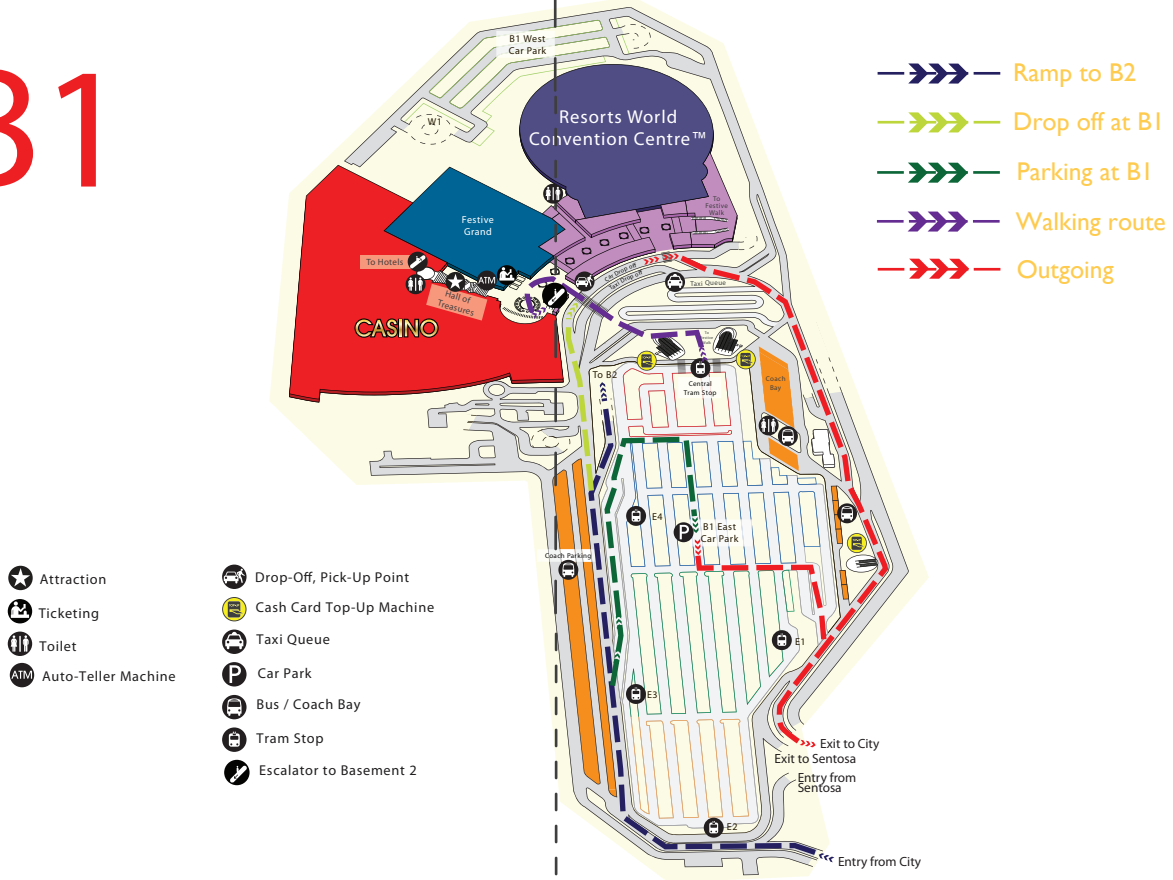

DRIVING DIRECTION MAP

DROPOFF / PARKING

GROUND LEVEL

B1

B2